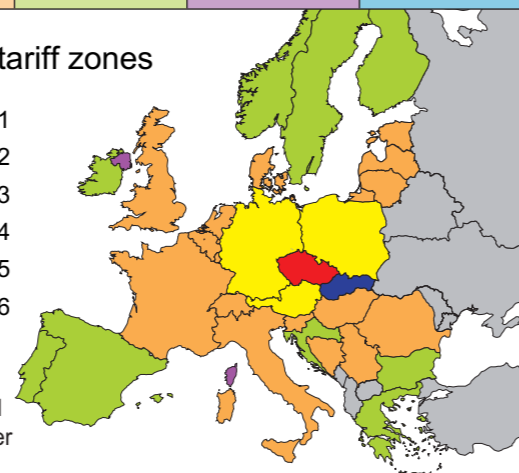

Europe - tariff zones

- Zone 1
- Zone 2
- Zone 3
- Zone 4
- Zone 5
- Zone 6

■ **COLLECTION REQUEST:** If you need to ship an international shipment, which is located abroad and is to be delivered to you or any third party use the service COLLECTION REQUEST. We provide this service in selected countries, which can be found in the list of tariff zones. We are also ready to take care of customs formalities. For a current list of destinations contact the customer service 841 700 700.

All prices are excluded VAT and any possible surcharges. Information about fixed surcharge for tolls and actual values of fuel surcharge can always be found on the web www.dpd.cz section Products / National or international transport / Pricing / Surcharges. DPD reserves the right to change the prices. For further information about the use of the above mentioned services, please contact our sales representative or customer service line on 841 700 700. More information on these services can also be found in the Service Guide DPD or www.dpd.cz.

In time with business.